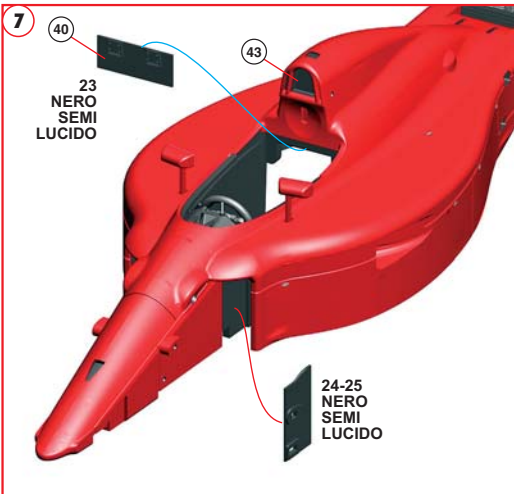

ROSSO OPACO FLAT RED MATT ROT ROUGE OPAQUE ROJO MATE
TAMIYA XF7