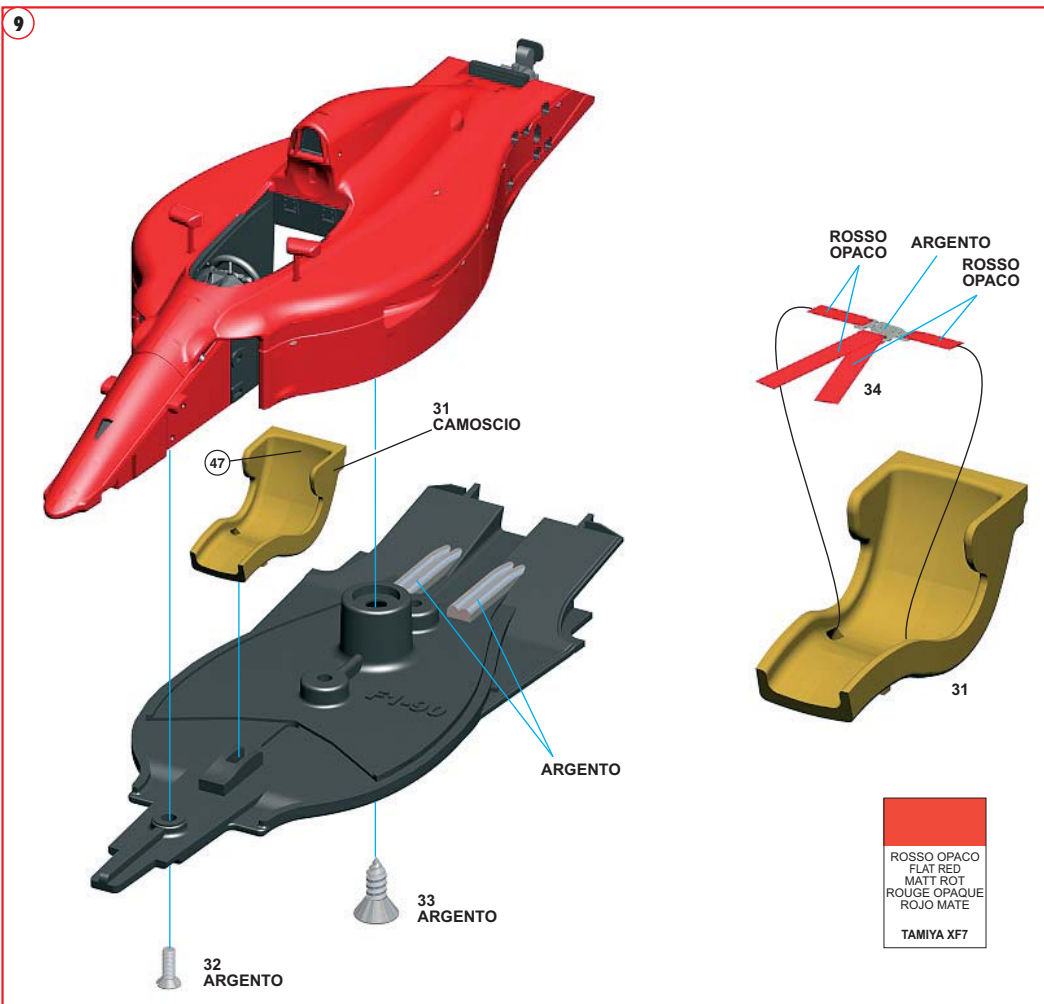

ROSSO OPACO FLAT RED MATT ROT ROUGE OPAQUE ROJO MATE
TAMIYA XF7