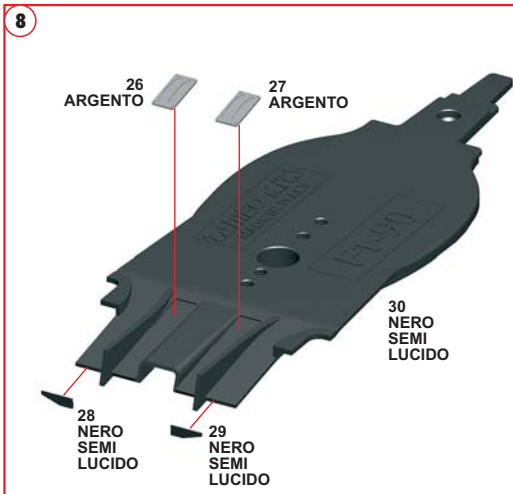

ROSSO OPACO FLAT RED MATT ROT ROUGE OPAQUE ROJO MATE
TAMIYA XF7